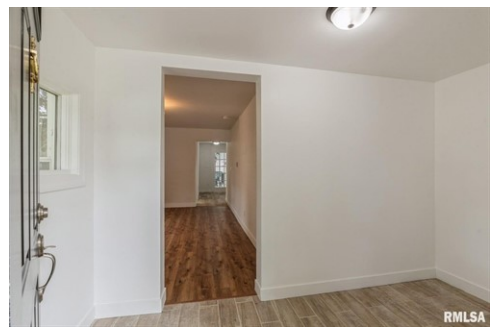

\$ 228,000

4102 8th Ave, Moline, IL 61265

- » Beds: 4 | Baths: 2 Full
- » MLS #: QC4254164
- » Single Family | 1,026 ft² | Lot: 7,050 ft²
- » More Info: [41028thAve.IsForSale.com](https://www.41028thAve.IsForSale.com)

RE/MAX Concepts
4555 Utica Ridge Road
Bettendorf, IA 52722
(309) 215-9400

Don't miss this turnkey 1.5-story home near Riverside Park and just minutes from downtown. This home sits on a dead-end road and features 4 bedrooms, 2 bathrooms, a large deck, and a spacious 2-car garage. The main floor offers a welcoming living room, an eat-in kitchen, a convenient laundry room, a bathroom, and a primary bedroom. French doors from the kitchen lead to a large deck overlooking the backyard with 2 sheds. Upstairs, you'll find 3 more bedrooms and another bathroom. The full, unfinished basement is clean and ready for storage or potential future projects. The interior of the home was taken down to the studs and everything was brought up to code. Updates include electrical, plumbing throughout, insulation, sheetrock, flooring throughout, paint throughout, kitchen update, upper bathroom remodel, laundry remodel, new shed, added room to garage, and water and meter line - all between 2022 and 2024. Schedule a showing to see this home today and start envisioning what it can become with your personal touch!